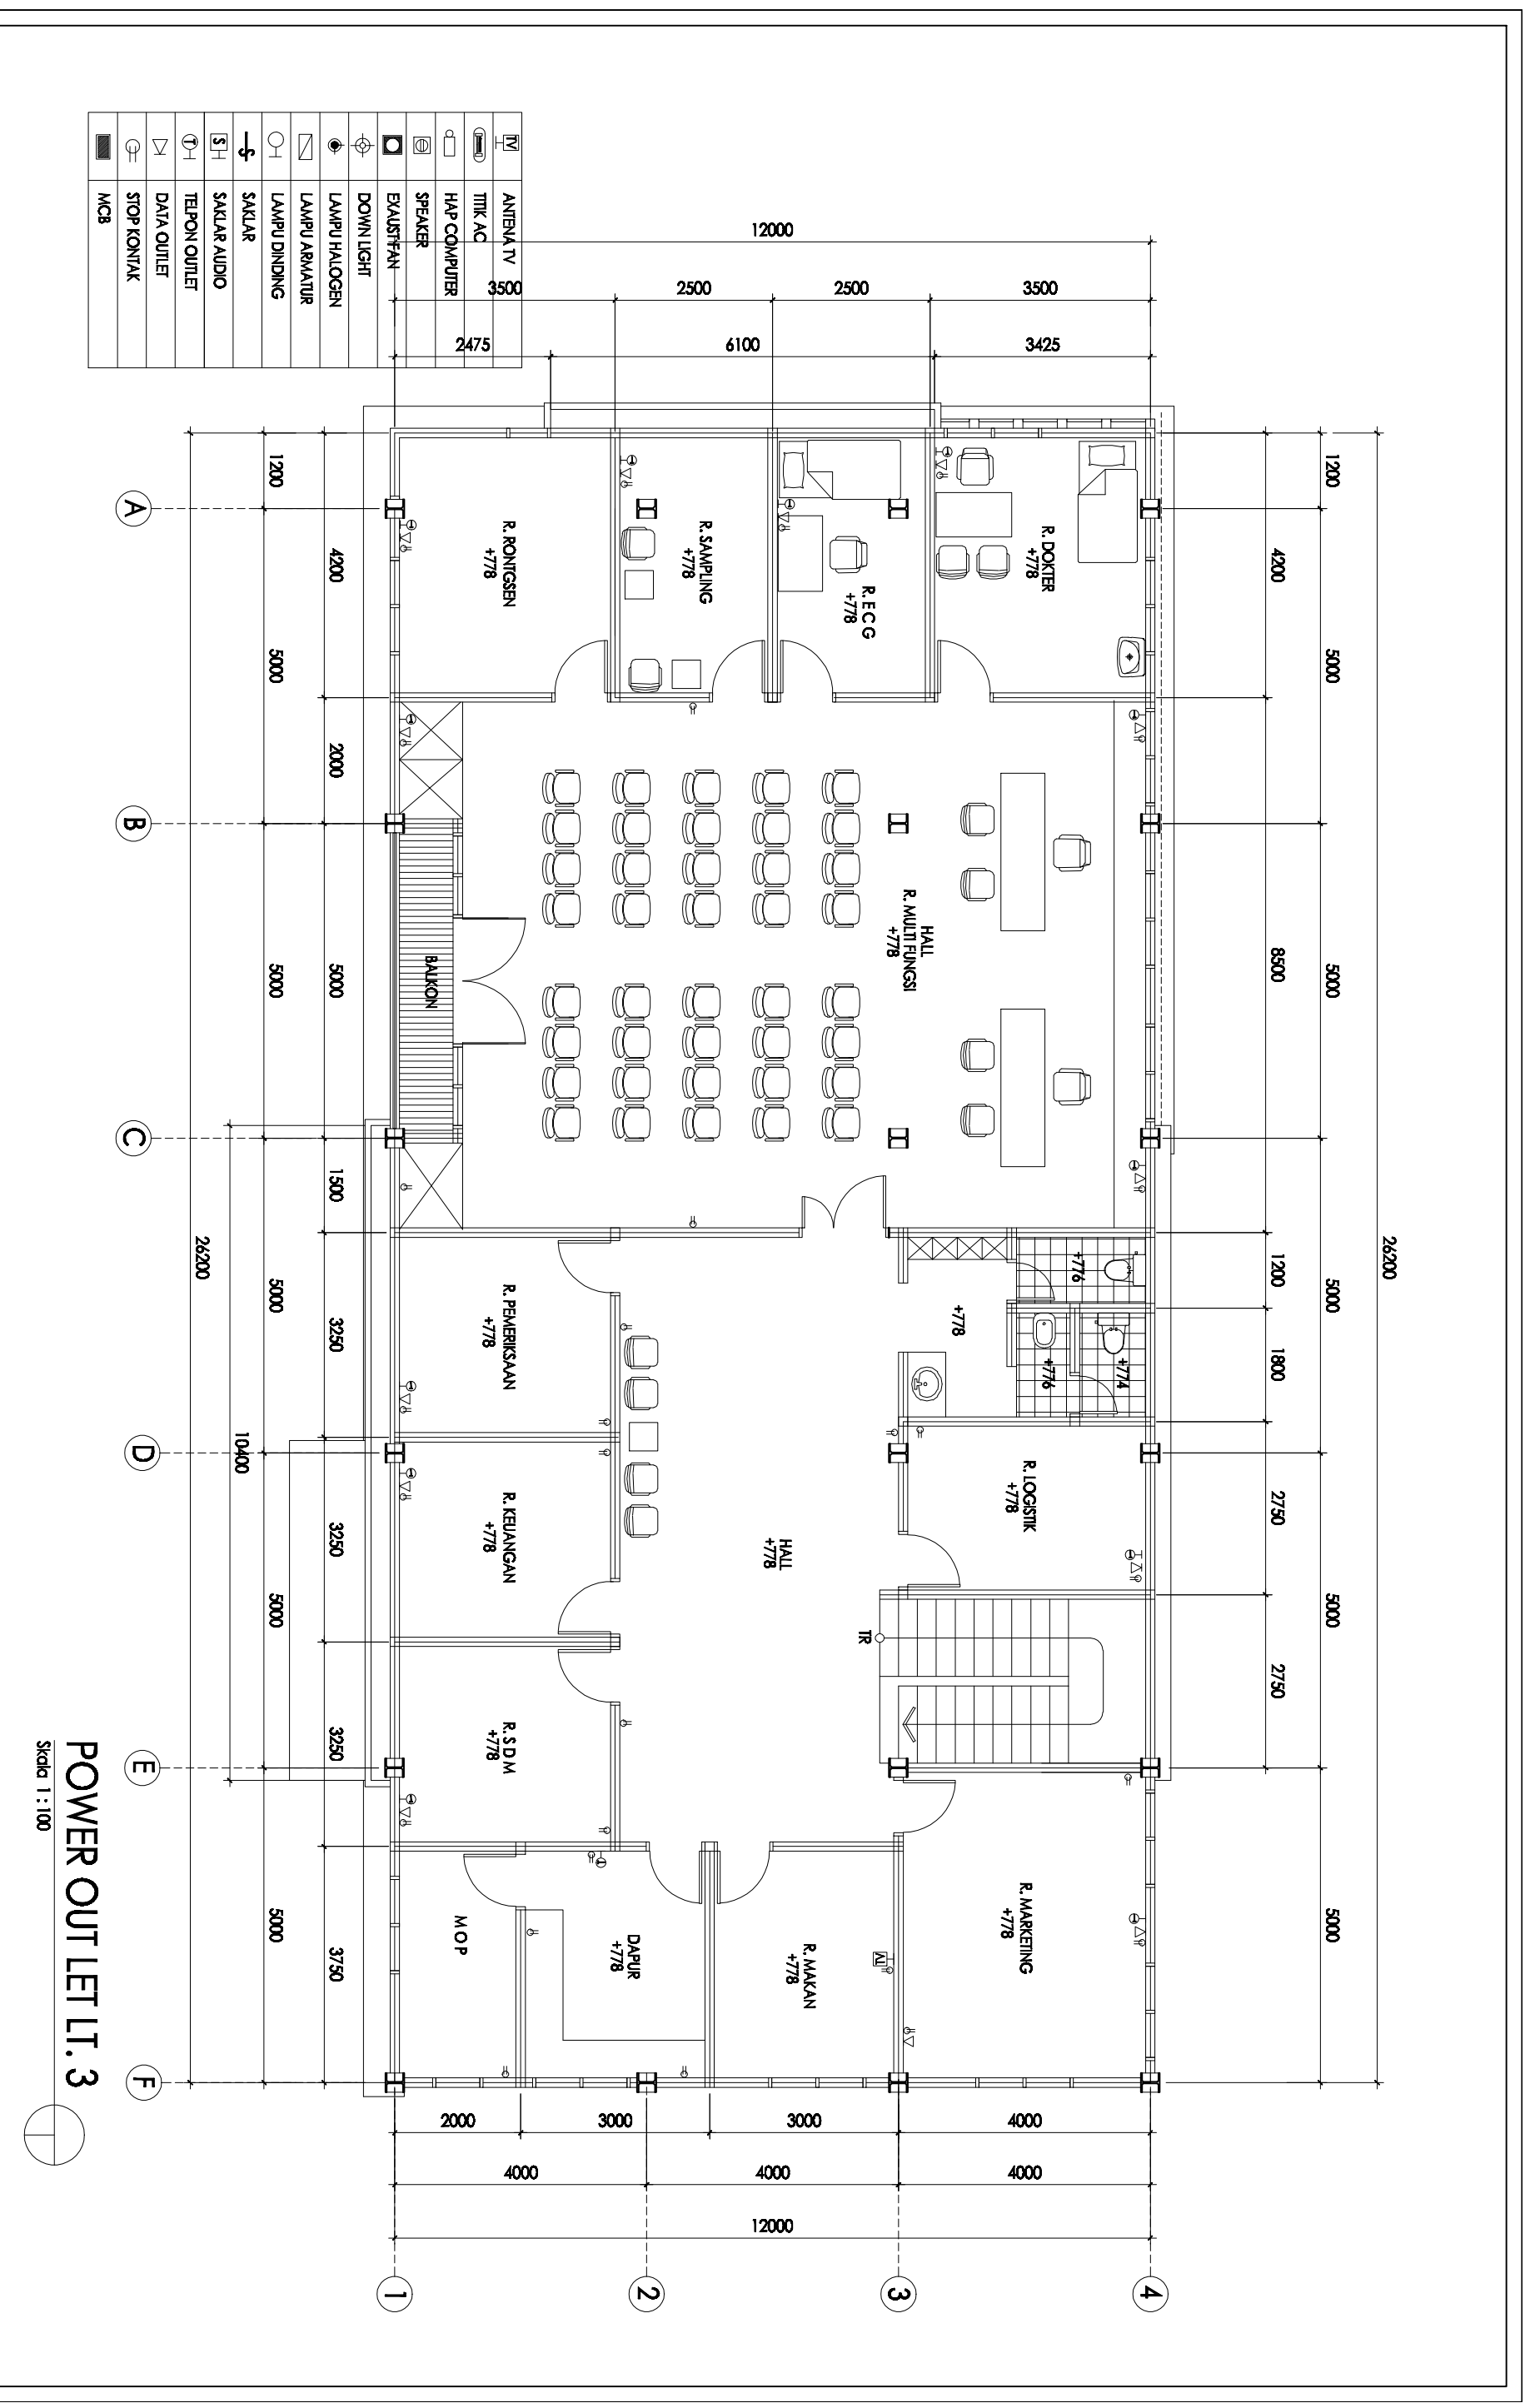

POWER OUTLET LT. 3

Skala 1 : 100

Rev.	Date :	Description :	PROJECT NAME	DRAWING TITLE	Drawn by :	Checked by :	Project No. :	File Name :
			KLINIK PRAMITA L. JENDRAL AHMAD YANI NO.88 KEL. 8 ULU PLAJU PALEMBANG SUMATERA SELATAN	POWER OUTLET LANTAI 3				
					Scale	Date	Checked by :	No Gambar
					1 : 100			