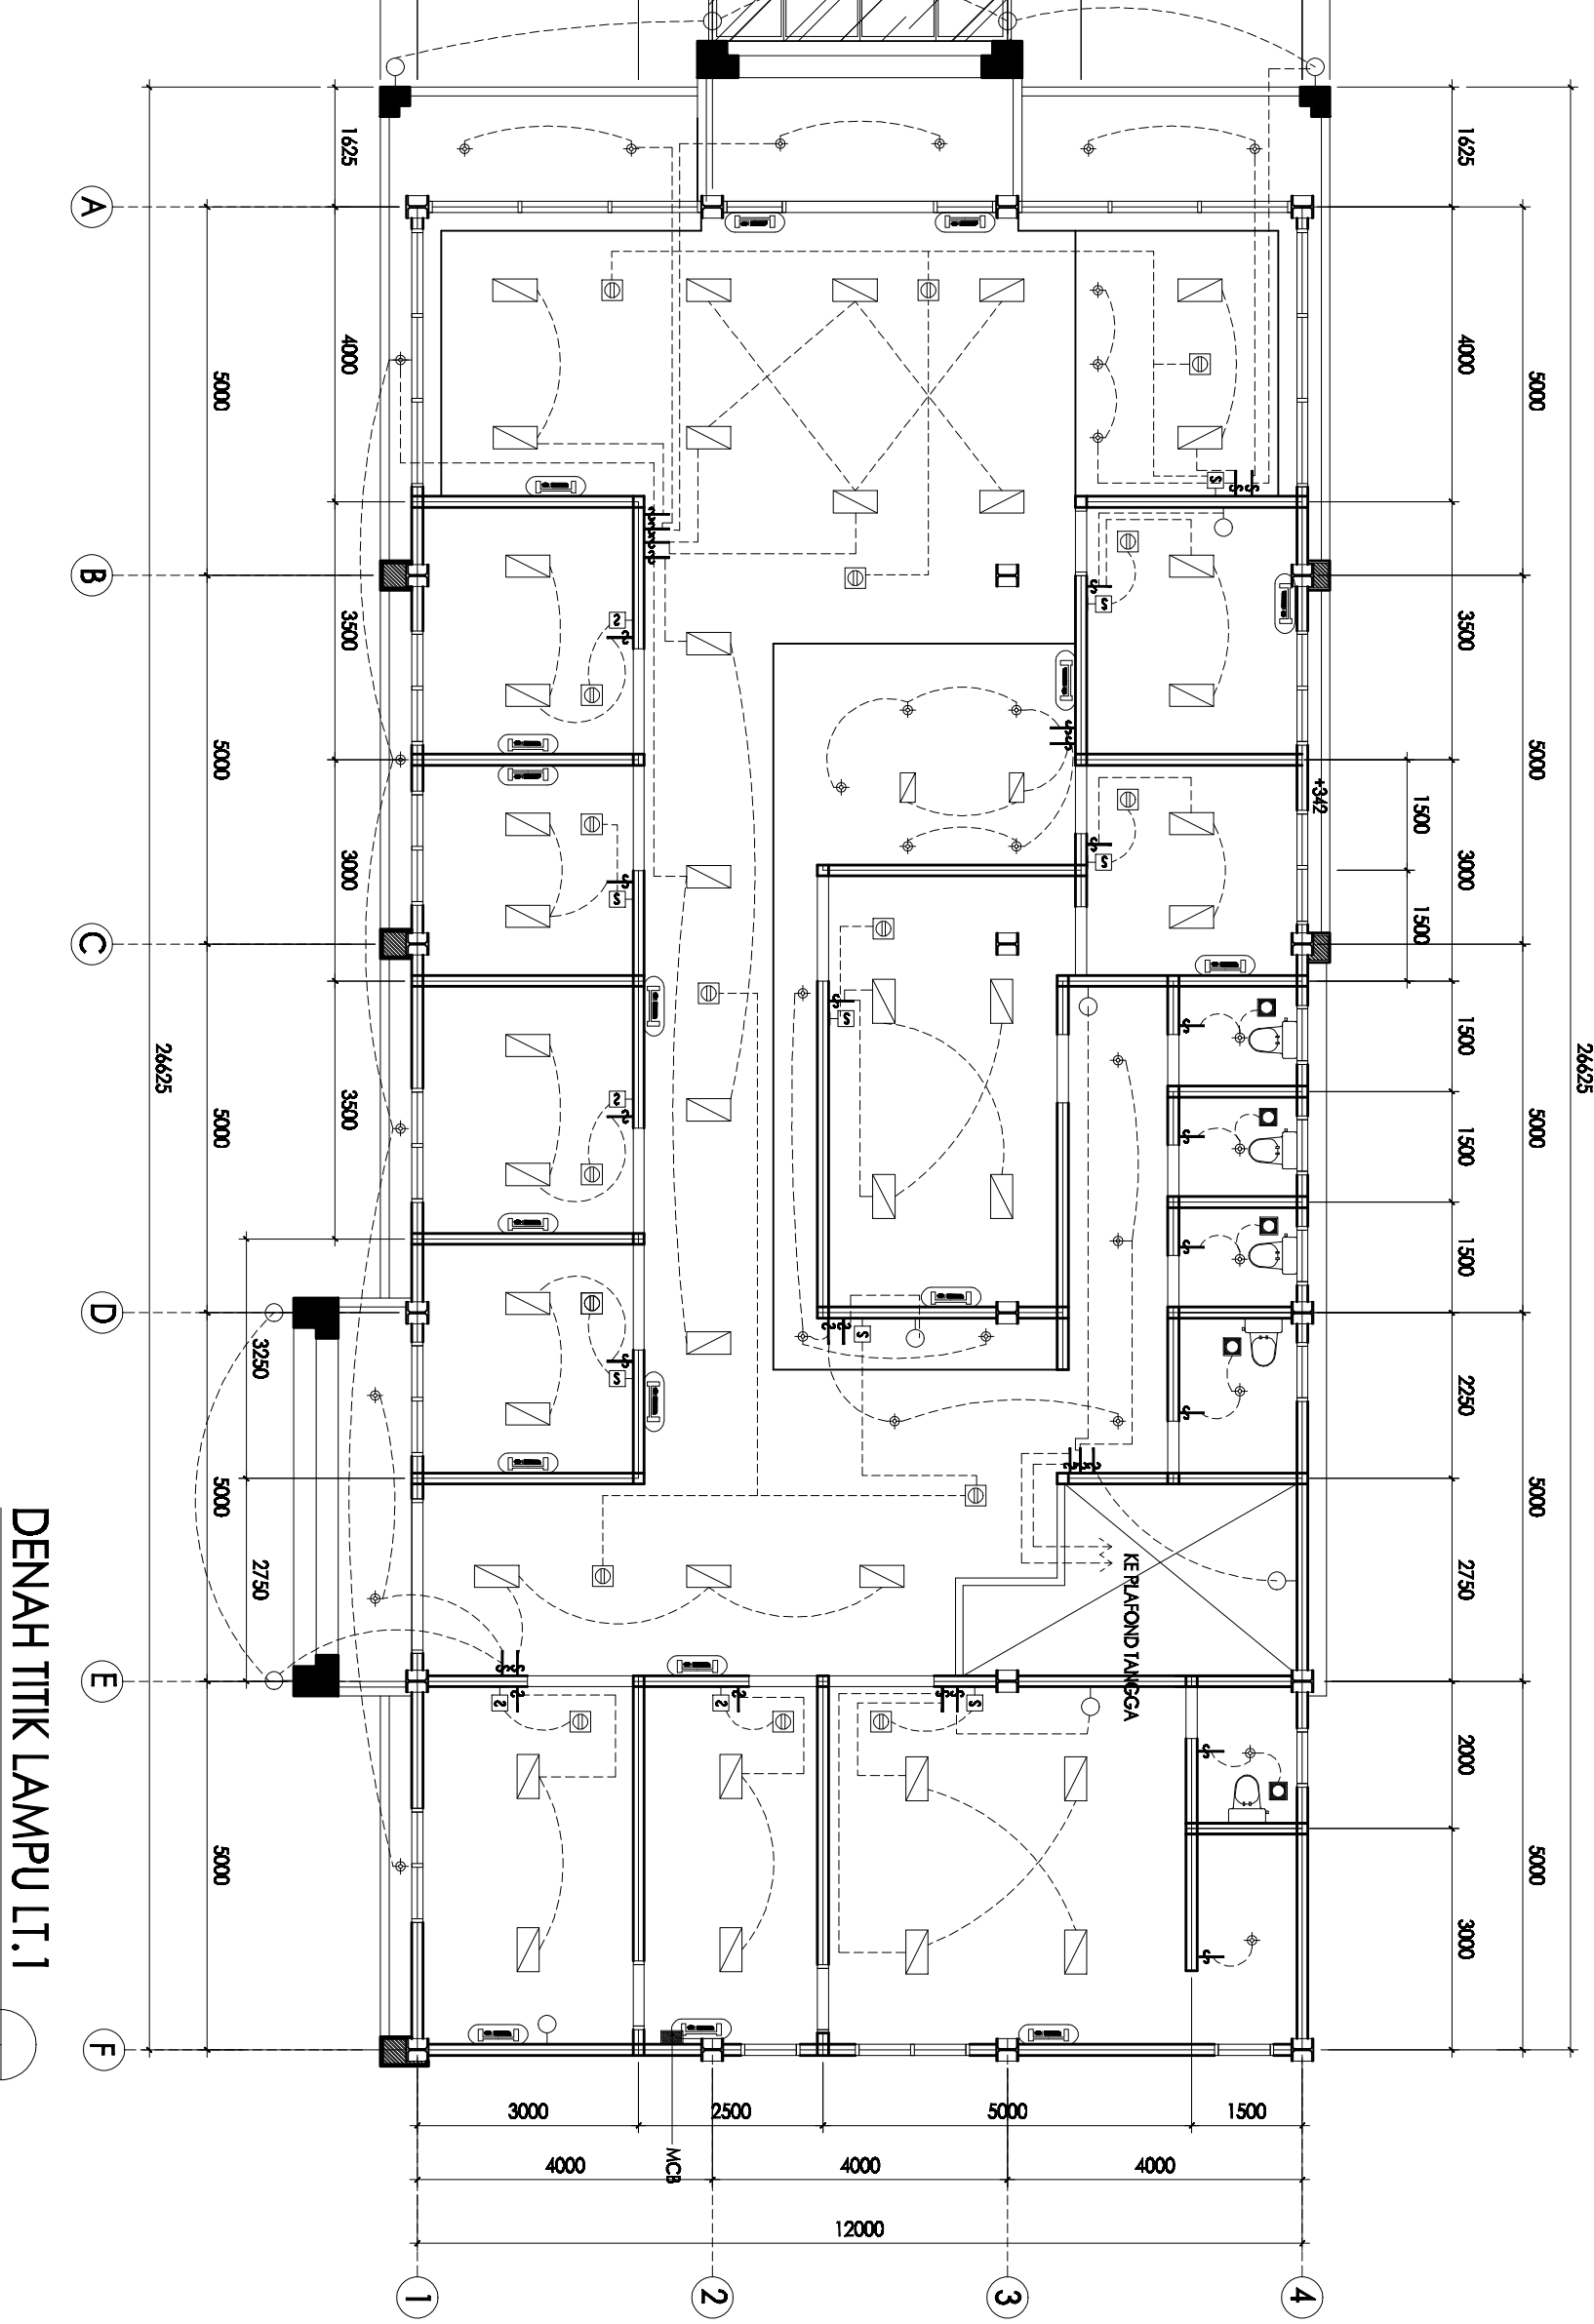

DENAH TITIK LAMPU LT.1
Skala 1 : 100

Rev.	Date :	Description :	PROJECT NAME	DRAWING TITLE	Drawn by :	Checked by :	Project No. :	File Name :
			KLINIK PRAMITA L. JENDRAL AHMAD YANI NO.88 KEL. 8 ULU PALU PALEMBANG SUMATERA SELATAN	TTIK LAMPU LANTAI 1				
					Scale	Date	Checked by :	No. Gambar
					1 : 100			