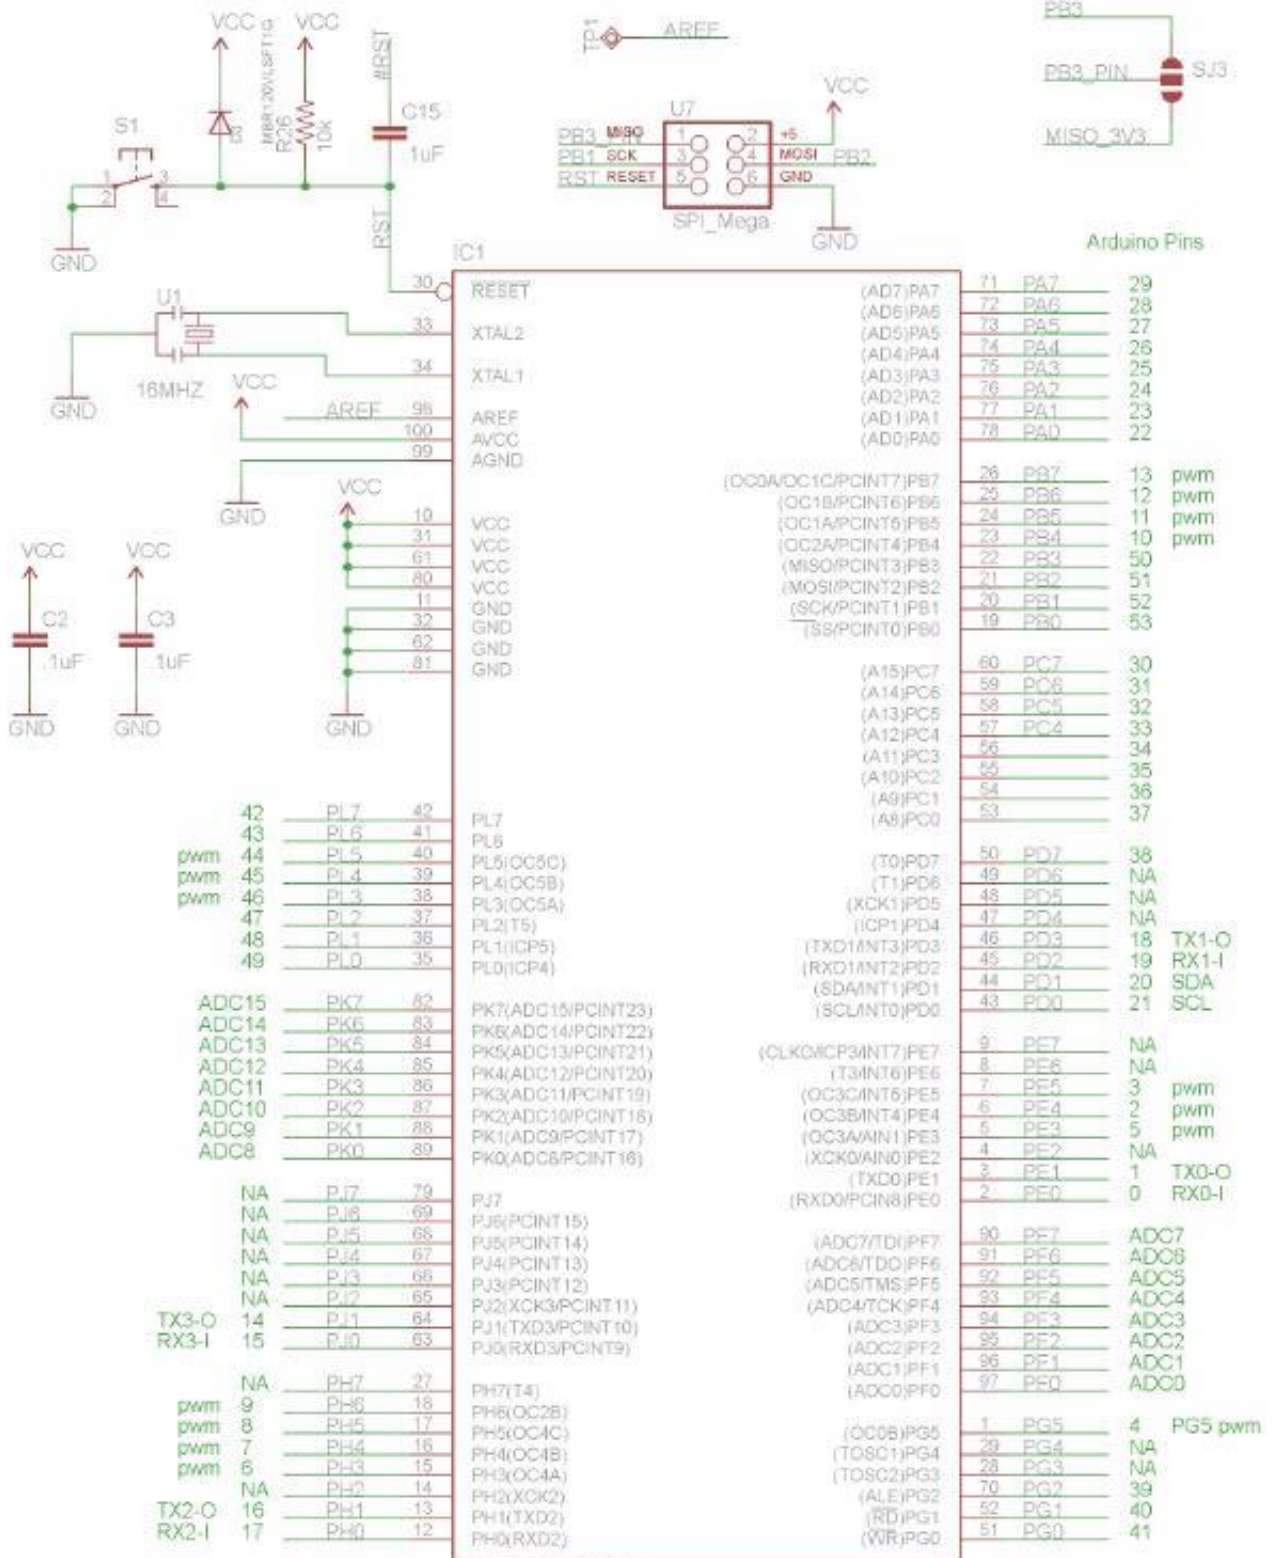

GAMBAR RANGKAIAN LENGKAP

Rangkaian AT32-U2

Rangkaian MPU (Gyroscope dan Accelerometer)

AT2560

Rangkaian AT2560

Rangkaian ESC

Gambar Rangkaian Transmitter Remote Control

Gambar Rangkaian Receiver Remote Control

Gambar Rangkaian GPS