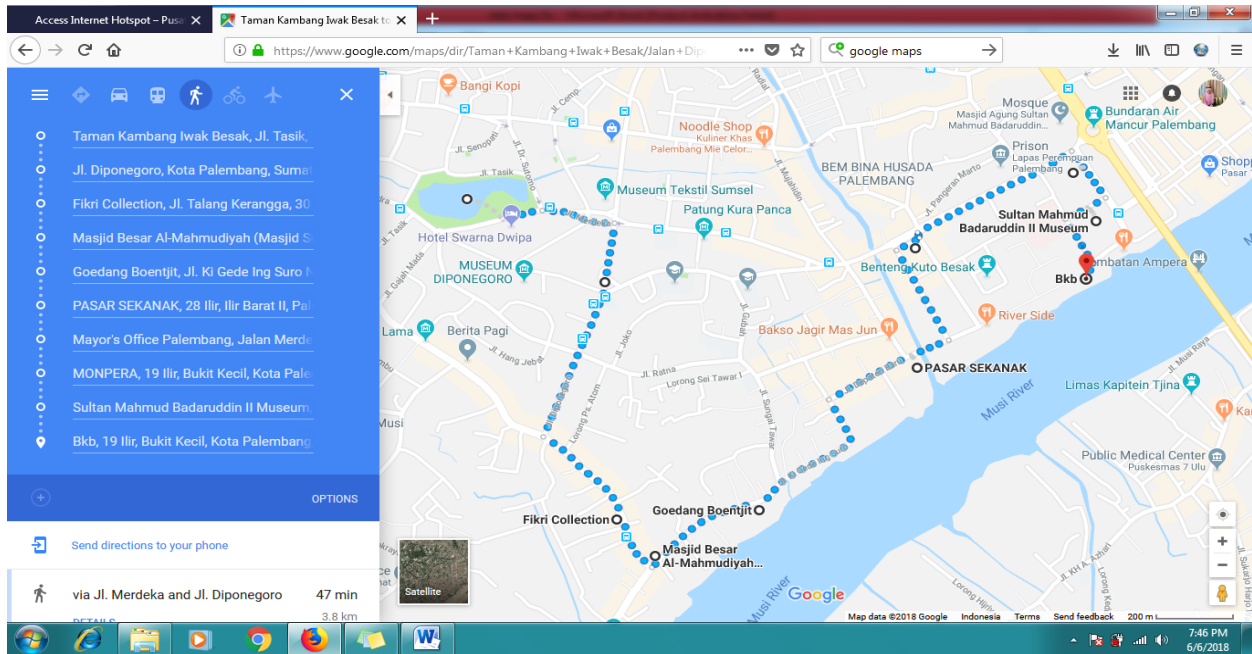

APPENDIX 8 : Maps (Google Map's Documentation)

A. Maps and Route for Tour Itinerary

Picture 8.1
Maps and Route for Tour Itinerary

B. Directions

Picture 8.2
Direction from Taman Kambang Iwak Park – Diponegoro Street

Picture 8.3
Direction from Fikri Collection – Masjid Besar Al-Mahmudiyah (Suro Mosque) – Goedang Boen Tjit

Picture 8.4
Direction from Pasar Sekanak – Mayor's Office Palembang

Picture 8.5
Direction from MONPERA – Sultan Mahmud Badaruddin II Museum – BKB